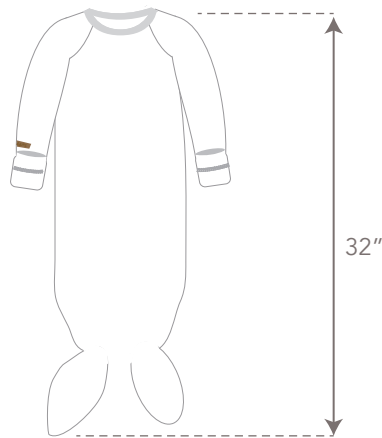

Cottage Playsuits

Sizes	Newborn Up to 10lbs		X-Small 0-3 Months		Small 3-6 Months		Medium 6-12 Months		Large 12-18 Months		X-Large 18-24 Months	
	cm	in	cm	in	cm	in	cm	in	cm	in	cm	in
Length	48	19	56	22	61	24	61	24	66	26	71	28
Chest	20	8	25	10	25	10	28	11	28	11	30	12
Hip	23	9	28	11	28	11	30	12	30	12	33	13
Weight	0-5kg	0-10lbs	4-5kg	8-12lbs	5-7kg	12-16lbs	7-10kg	16-23lbs	10-12kg	23-27lbs	12-14kg	27-31lbs

Cottage Nightgown

Sizes	0-3m	
	cm	in
Length	81	32
Chest	20	8
Hip	23	9
Weight	0-5kg	0-10lbs

Cottage Body Tees

Sizes	X-Small 0-3 Months		Small 3-6 Months		Medium 6-12 Months	
	cm	in	cm	in	cm	in
Length	36	14	38	15	40	16
Chest	20	8	20	8	28	11
Hip	20	8	20	8	30	12
Weight	4-5kg	8-12lbs	5-7kg	12-16lbs	7-10kg	16-23lbs

Cottage Dream Sacks

Sizes	0-6 Months		6-18 Months		18-36 Months	
	cm	in	cm	in	cm	in
Height	79	31	91	36	104	41
Chest	25	10	28	11	30	12
Neck Opening	10	4	10	4	13	5
Min Weight	4kg	9lbs	8kg	18lbs	11kg	25lbs

Cottage Beanies

Sizes	0-4 Months		4-12 Months	
	cm	in	cm	in
Height	13	5	16	6
Width	16	6	19	8

Cottage Slippers

Sizes	0 - 3m	
	cm	in
bottom length	10	4
bottom width	5	2