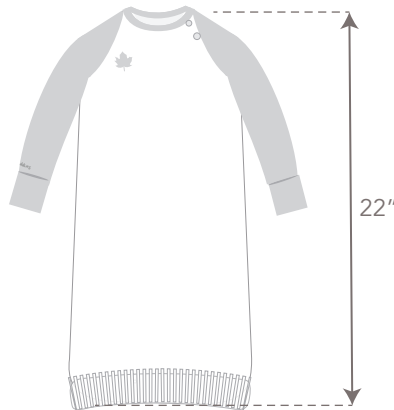

Raglan Playsuits

Sizes	Newborn Up to 10lbs		X-Small 0-3 Months		Small 3-6 Months		Medium 6-12 Months		Large 12-18 Months		X-Large 18-24 Months	
	cm	in	cm	in	cm	in	cm	in	cm	in	cm	in
Length	48	19	56	22	61	24	61	24	66	26	71	28
Chest	20	8	25	10	25	10	28	11	28	11	30	12
Hip	23	9	28	11	28	11	30	12	30	12	33	13
Weight	0-5kg	0-10lbs	4-5kg	8-12lbs	5-7kg	12-16lbs	7-10kg	16-23lbs	10-12kg	23-27lbs	12-14kg	27-31lbs

Raglan Nightgowns

Sizes	0-3m	
	cm	in
Length	56	22
Chest	23	9
Hip	23	9
Weight	0-5kg	0-10lbs

Raglan Slouchy Hat

Sizes	0-4 Months		4-12 Months	
	cm	in	cm	in
Height (including band)	18	7	23	9
Width (at opening)	18	7	20	8

Raglan Dream Sacks 1TOG

Sizes	0-6 Months		6-18 Months		18-36 Months	
	cm	in	cm	in	cm	in
Height	79	31	91	36	104	41
Chest	25	10	28	11	30	12
Neck Opening	10	4	10	4	13	5
Min Weight	4kg	9lbs	8kg	18lbs	11kg	25lbs

Raglan Slippers

Sizes	0 - 3m	
	cm	in
bottom length	10	4
bottom width	5	2